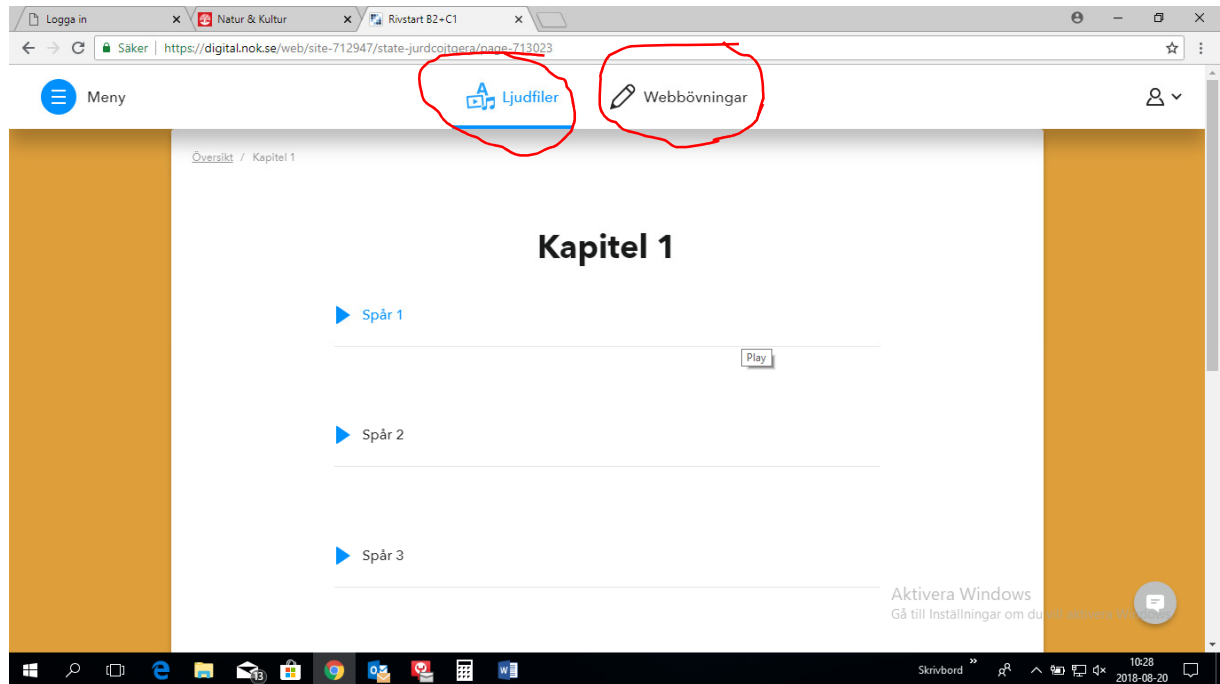

När du klickar dig in på ett kapitel hittar du "Ljudfiler" och "Webbövningar" högst upp på sidan: