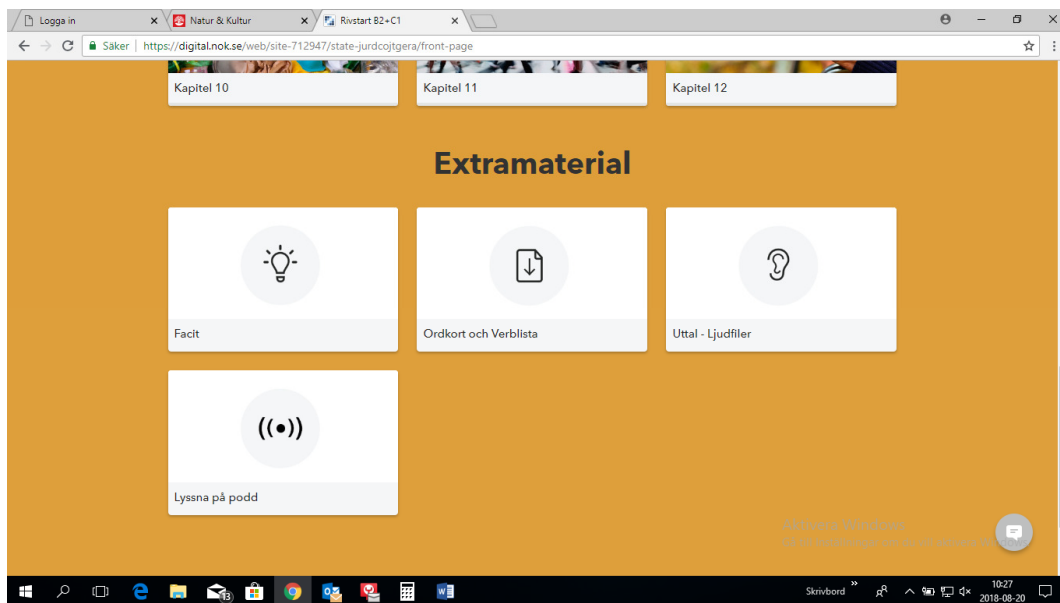

Under kapitelikonererna hittar du: